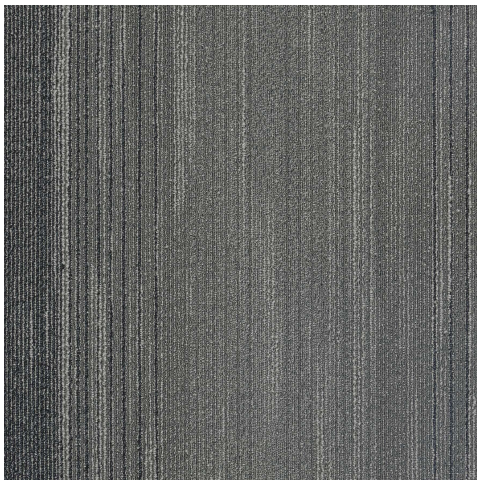

Specifications	
Face Weight	18 oz/sy
Fiber Content	Nylon
Dye Method	Solution Dyed
Gauge	1/12
Density	5500
Dimensions	19.7" W x 19.7" L

Dimensions & Packaging	
Packaging	54 Square Feet per Carton
Package Weight	35.0 lbs per Carton
Pallet Count	32 Cartons per Pallet
Pallet Square Yards	192.0 Square Yards per Pallet
Pallet Weight	1120.0 lbs per Pallet

Warranty	
Carpet Tile Limited Warranty	Lifetime

Ingot (717-001)

High Seas (717-006)

Chrome (717-010)

Thundercloud (717-011)

Sandblast (717-012)

Santa Fe (717-015)