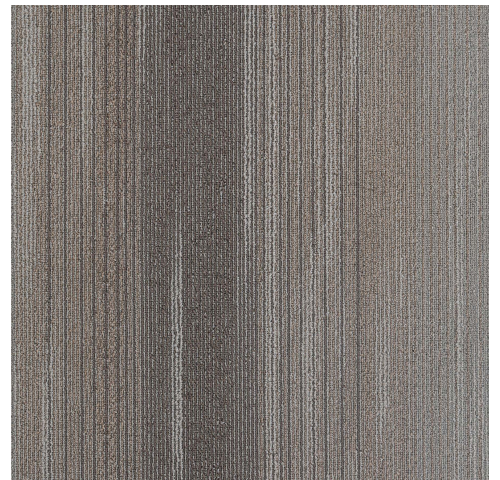

Specifications	
Face Weight	18 oz/sy
Fiber Content	Nylon
Dye Method	Solution Dyed
Gauge	1/12
Density	5500
Dimensions	19.7" W x 19.7" L

Dimensions & Packaging	
Packaging	54 Square Feet per Carton
Package Weight	35.0 lbs per Carton
Pallet Count	32 Cartons per Pallet
Pallet Square Yards	192.0 Square Yards per Pallet
Pallet Weight	1120.0 lbs per Pallet

Warranty	
Carpet Tile Limited Warranty	Lifetime

Ingot (717-001)

High Seas (717-006)

Chrome (717-010)

Thundercloud (717-011)

Sandblast (717-012)

Santa Fe (717-015)