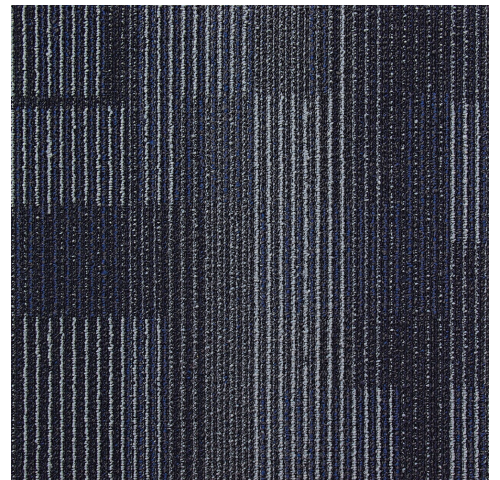

Specifications	
Face Weight	18 oz/sy
Fiber Content	Polypropylene
Dye Method	Solution Dyed
Gauge	1/12
Density	5500
Dimensions	19.7" W x 19.7" L

Dimensions & Packaging	
Packaging	54 Square Feet per Carton
Package Weight	40.0 lbs per Carton
Pallet Count	32 Cartons per Pallet
Pallet Square Yards	192.0 Square Yards per Pallet
Pallet Weight	1280.0 lbs per Pallet

Warranty	
Carpet Tile Limited Warranty	Lifetime

Desert Castle (845-001)

Alloy (845-007)

Cultivated Earth (845-008)

Fired Steel (845-009)

Sienna (845-010)

Night Mission (845-013)