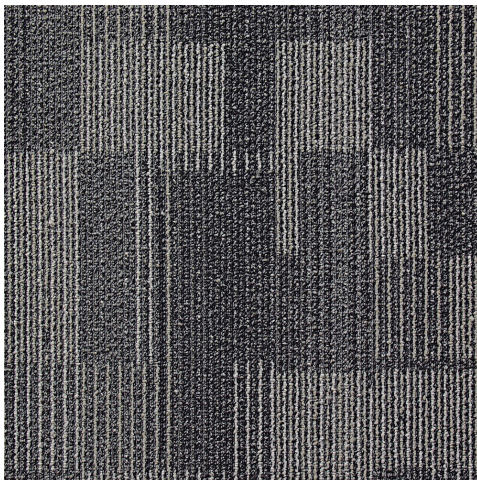

Specifications	
Face Weight	18 oz/sy
Fiber Content	Polypropylene
Dye Method	Solution Dyed
Gauge	1/12
Density	5500
Dimensions	19.7" W x 19.7" L

Dimensions & Packaging	
Packaging	54 Square Feet per Carton
Package Weight	40.0 lbs per Carton
Pallet Count	32 Cartons per Pallet
Pallet Square Yards	192.0 Square Yards per Pallet
Pallet Weight	1280.0 lbs per Pallet

Warranty	
Carpet Tile Limited Warranty	Lifetime

Desert Castle (845-001)

Alloy (845-007)

Cultivated Earth (845-008)

Fired Steel (845-009)

Sienna (845-010)

Night Mission (845-013)