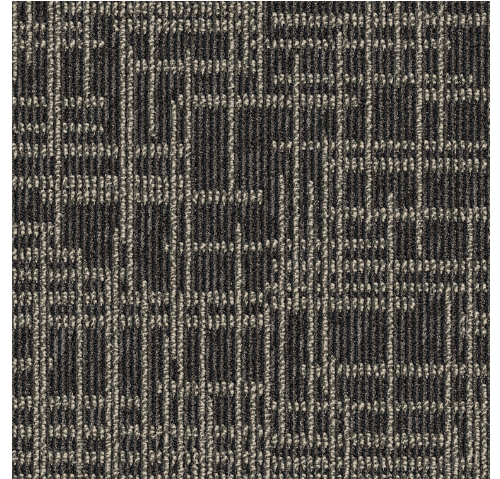

Stoney Pine (MA-2)